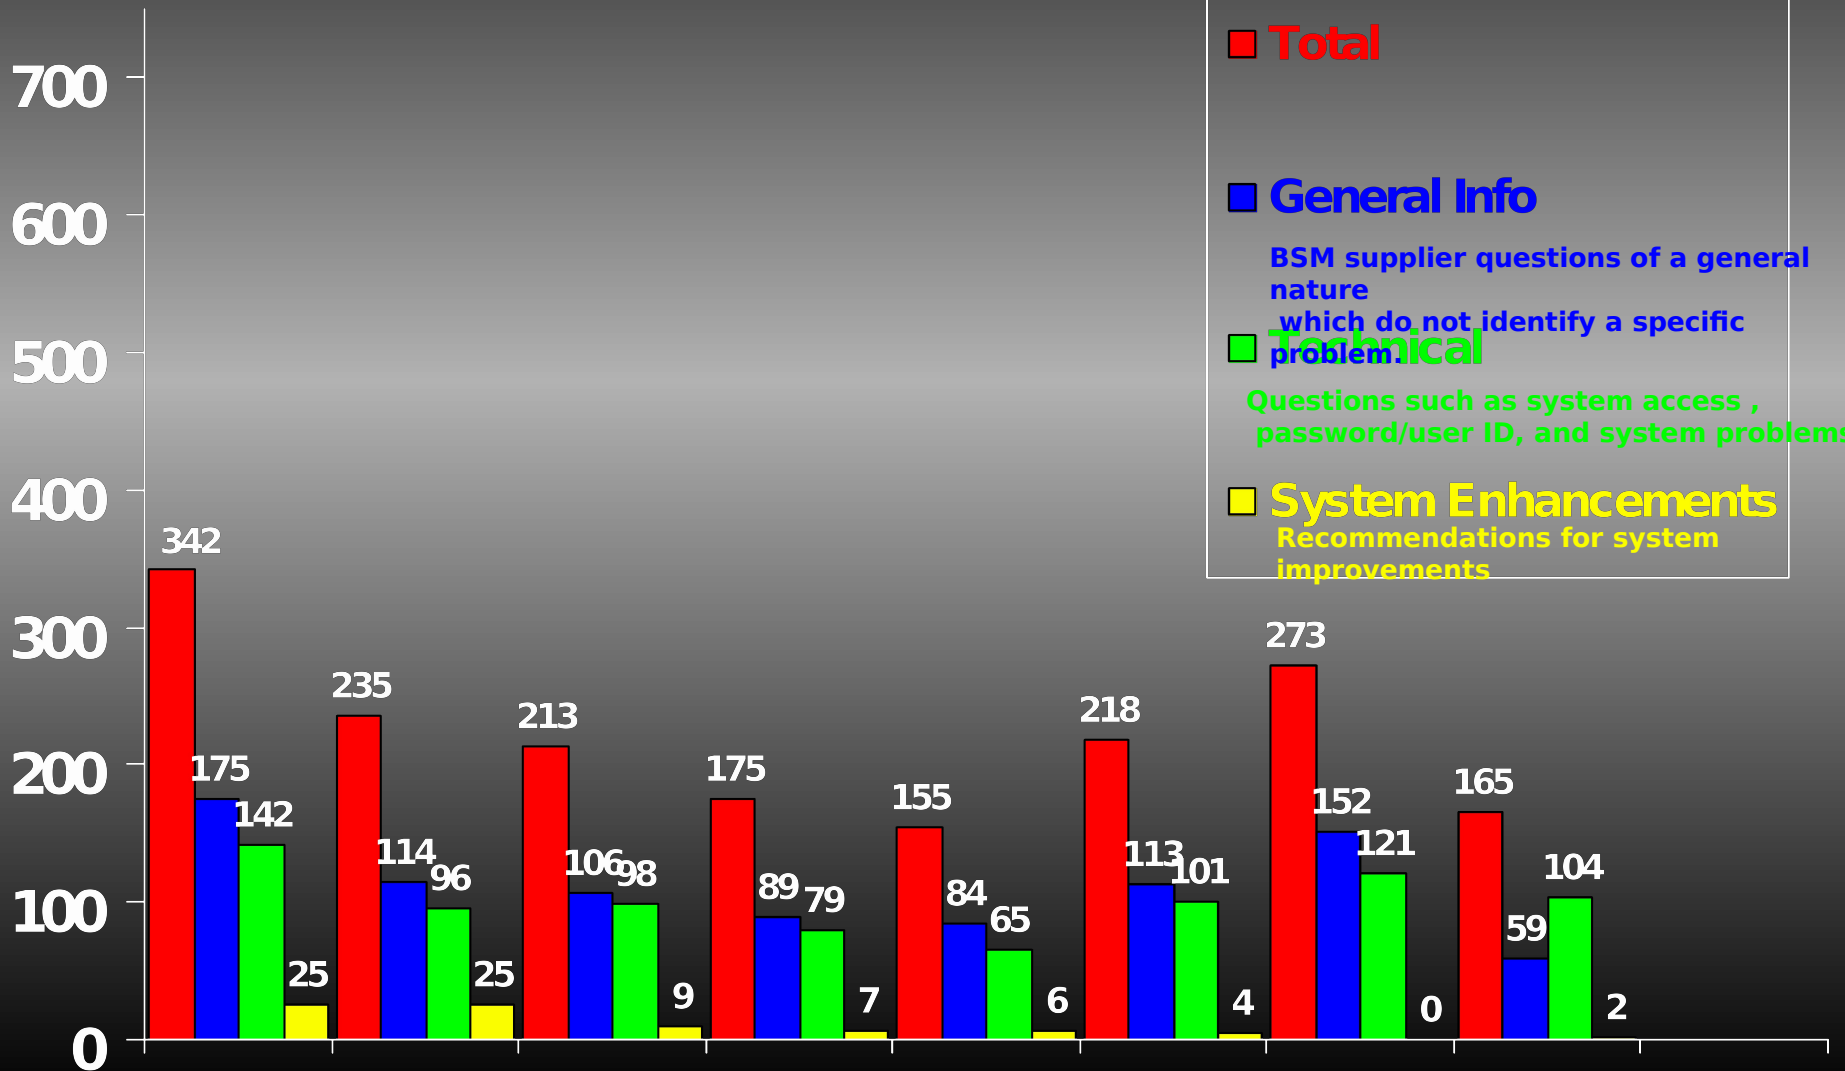

SRweb RELATED CONTACTS

As of 29 May 03

SRweb RELATED CONTACTS

WEEK OF 23-29 MAY 03

SRweb ISSUES

Average Resolution Time
23-29 MAY 03

GOAL: LESS THAN 48 HOURS

SRweb ISSUES

Average Resolution Time (Trend)